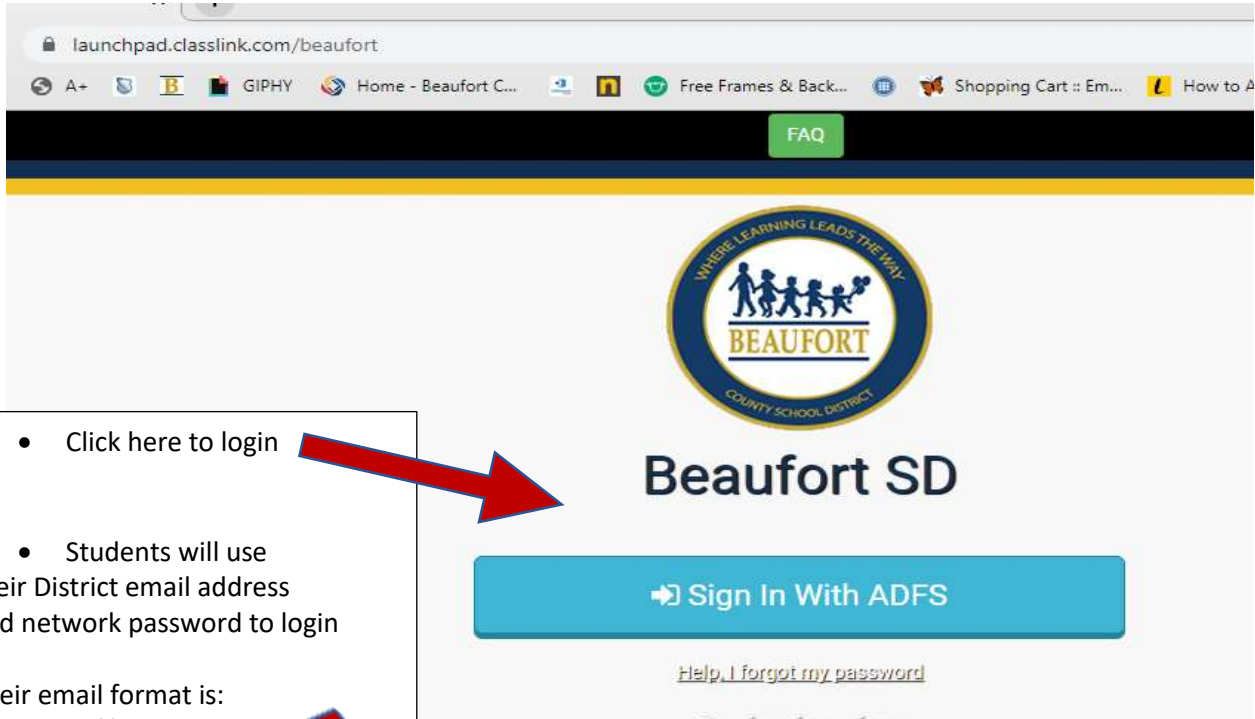

To access Classlinks portal go to:

<https://launchpad.classlink.com/beaufort>

This should allow access to the many online resources our students use regularly. **It is highly encouraged for our students to continue their Reading Plus lessons each day.**